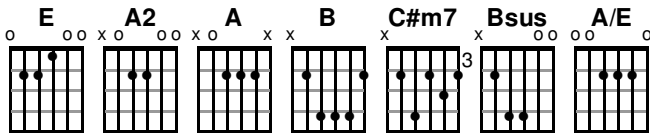

# Sing We The Song Of Emmanuel

www.praisecharts.com/73754  
Matt Boswell / Matt Papa

Key: E · Tempo: 120 · Time: 4/4  
Page 2 of 2

# Sing We The Song Of Emmanuel

www.praisecharts.com/73754  
Matt Boswell / Matt Papa

Key: E · Capo: 2 (D) · Tempo: 120 · Time: 4/4  
Page 2 of 2