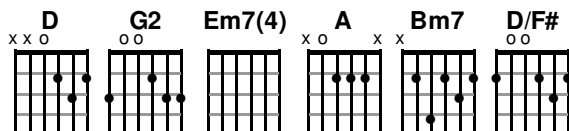

Jesus Paid It All

www.praisecharts.com/73790
Kim Walker-Smith / Worship Circle

Key: Gb · Capo: 4 (D) · Tempo: 73 · Time: 3/4
Page 1 of 2

Intro (2x)

D // | G2 // | Em7(4) // | G2 //

Verse 1

D
I hear the Savior say
A D
Thy strength indeed is small
Bm7 G2
Child of weakness watch and pray
D A D
Find in Me thine all in all

Chorus

D Bm7 D/F# A
Jesus paid it all, all to Him I owe
D/F# G
Sin had left a crimson stain
D A (D)
He washed it white as snow

Intro

Verse 2

D
Lord now indeed I find
A D
Thy power and Thine a - lone
Bm7 G2
Can change the leper's spots
D A D
And melt the heart of stone

Chorus > Intro (2x)

Verse 3

D2
And when before the throne
Asus D
I stand in Him com - plete
Bm7 G2
Jesus died my soul to save
D A D
My lips shall still re - peat

Chorus (2x)

Tag

D A D
He washed it white as snow
D A D
He washed it white as snow

Instrumental (2x)

(D) / | Dsus / | D / | Dsus /

Bridge 1 (2x)

D Dsus
O praise the One who paid my debt
D Dsus
And raised this life up from the dead

Bridge 2 (4x)

D D/F# G2
O praise the One who paid my debt
D/F# Em7(4) D/F# G2
And raised this life up from the dead

Interlude

(G2) // | G2 // | G2 // | G2 //

Chorus (2x)

D Bm D/F# A
Jesus paid it all, all to Him I owe
D/F# G
Sin had left a crimson stain
D Asus D
He washed it white as snow

End

Dsus // | D

© 2006 Pay Me Please Publishing, Sixsteps Music,
Worshiptogether.com Songs (Admin. by Capitol CMG Publishing).
CCLI Song No. 4689508. Unauthorized distribution is prohibited.