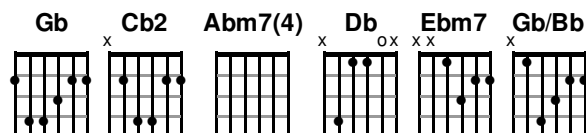

www.praisecharts.com/73790
Kim Walker-Smith / Worship Circle

Key: Gb · Tempo: 73 · Time: 3/4
Page 1 of 2

Intro (2x)

Gb // | Cb2 // | Abm7(4) // | Cb2 //

Verse 1

Gb
I hear the Savior say
Db Gb
Thy strength indeed is small
Ebm7 Cb2
Child of weakness watch and pray
Gb Db Gb
Find in Me thine all in all

Chorus

Gb Ebm7 Gb/Bb Db
Jesus paid it all, all to Him I owe
Gb/Bb Cb
Sin had left a crimson stain
Gb Db (Gb)
He washed it white as snow

Intro

Verse 2

Gb
Lord now indeed I find
Db Gb
Thy power and Thine a - lone
Ebm7 Cb2
Can change the leper's spots
Gb Db Gb
And melt the heart of stone

Chorus > Intro (2x)

Verse 3

Gb2
And when before the throne
Dbsus Gb
I stand in Him com - plete
Ebm7 Cb2
Jesus died my soul to save
Gb Db Gb
My lips shall still re - peat

Chorus (2x)

Tag

Gb Db Gb
He washed it white as snow
Gb Db Gb
He washed it white as snow

Instrumental (2x)

(Gb) // | Gbsus // | Gb // | Gbsus //

Bridge 1 (2x)

Gb Gbsus
O praise the One who paid my debt
Gb Gbsus
And raised this life up from the dead

Bridge 2 (4x)

Gb Gb/Bb Cb2
O praise the One who paid my debt
Gb/Bb Abm7(4) Gb/Bb Cb2
And raised this life up from the dead

Interlude

(Cb2) // | Cb2 // | Cb2 // | Cb2 //

Chorus (2x)

Gb Ebm7 Gb/Bb Db
Jesus paid it all, all to Him I owe
Gb/Bb Cb
Sin had left a crimson stain
Gb Dbsus Gb
He washed it white as snow

End

Gbsus // | Gb

© 2006 Pay Me Please Publishing, Sixsteps Music,
Worshiptogether.com Songs (Admin. by Capitol CMG Publishing).
CCLI Song No. 4689508. Unauthorized distribution is prohibited.