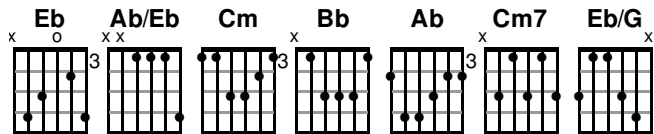

God Is For Us

www.praisecharts.com/73276
CityAlight

Key: Eb · Tempo: 100 · Time: 4/4
Page 2 of 2

Bb
Fortress

Eb   **Ab**   **Eb**
Raise your voice now,   no love is greater

Ab   **Eb**
Who can stand a - gainst us if our

Bb **x**
God is for us

Intro (2x)

End

Eb

© 2018 Farren Love And War Publishing, Integrity's Alleluia! Music
(Admin. by Capitol CMG Publishing) BEC Worship, My Eleiht Songs,
WriterWrong (Admin. by Music Services, Inc.) CityAlight Music. CCLI
Song No. 7121853. Unauthorized distribution is prohibited.