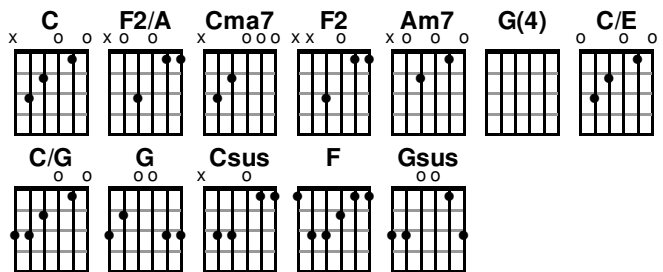

The Goodness Of Jesus

www.praisecharts.com/73793
CityAlight

Key: C · Tempo: 70 · Time: 4/4

Intro

C / / / | F2/A / / / | C / / Cma7 | F2/A / / /

Verse 1

C F2
Come you weary heart, now to Jesus
C Cma7 F2
Come you anxious soul, now and see
Am7 G(4)
There is perfect love
C/E F2
And comfort in your tears
C/G G Csus C
Rest here in His wondrous peace

Chorus

(/E) F C G4
Oh the goodness, the goodness of Je - sus
F Am7 Gsus G
Satis - fied, He is all that I need
Am7 F
May it be, come what may
C/E F
That I rest all my days
C/G G (C)
In the goodness of Je - sus

Interlude

(C) / / / | F2/A / / / |

Verse 2

C F2
Come find what this world cannot offer
C Cma7 F2
Come and find your joy h ere com - plete
Am7 G C/E F2
Taste the living water, never thirst again
C/G G Csus C
Rest here in His wondrous peace

Chorus > Interlude (2x)

Verse 3

C Cma7 F2
Come and find your hope now in Jesus
C Cma7 F2
He is all he said he would be

Am7 G
Grace is over - flowing
Cma7/E F2
From the Saviour's heart
C/G G Csus C
Rest here in His wondrous peace

Chorus (2x)

Tag

Am7 F
May it be, come what may
Cma7/E F
That I rest all my days
C/G G C
In the goodness of Je - sus

Interlude (2x)

End

C

© 2018 CityAlight Music, Farren Love And War Publishing, Integrity's Alleluia! Music (Admin. by Integrity Music). CCLI Song No. 7121854. Unauthorized distribution is prohibited.