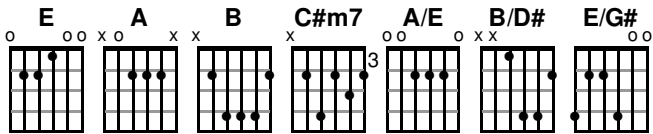

Rejoice

www.praisecharts.com/79401
Keith & Kristyn Getty / Rend Collective

Key: E · Tempo: 206 · Time: 6/8
Page 2 of 2

© 2022 Getty Music Publishing, Getty Music Hymns and Songs,
Junkbox Music (Admin by MusicServices.com) RELWOF, So Essential
Tunes (Admin by Essential Music Publishing). CCLI Song No.
7206654. Unauthorized distribution is prohibited.