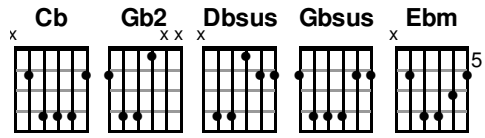

Jesus Paid It All

www.praisecharts.com/73790
Kim Walker-Smith / Worship Circle

Key: Gb · Tempo: 73 · Time: 3/4
Page 2 of 2