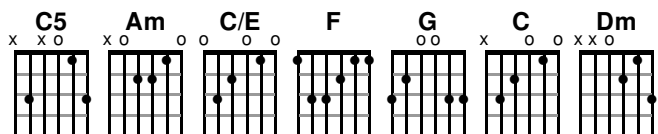

Chorus (2x) > Instrumental > Chorus (2x)

Transition

(C) // | // / |

Outro

(C) / G/B | Am7 / G | F / G | C // |

© 2008 Sovereign Grace Praise (Admin. by Integrity Music). CCLI
Song No. 5174122. Unauthorized distribution is prohibited. Words and
music by Jordan Kauflin / Jordan Kauflin.