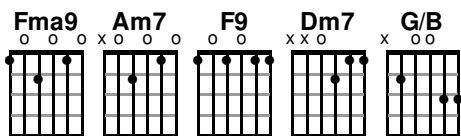

All I Have Is Christ

www.praisecharts.com/25772
Sovereign Grace / Paul Baloche

Key: C · Tempo: 76 · Time: 3/4
Page 2 of 2