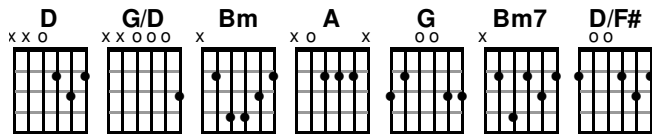

God Is For Us

www.praisecharts.com/73276
CityAlight

Key: Eb · Capo: 1 (D) · Tempo: 100 · Time: 4/4
Page 2 of 2

A
Fortress

D   **G**   **D**
Raise your voice now, no love is greater

G   **D**
Who can stand a - gainst us if our

A   **x**
God is for us

Intro (2x)

End

D

© 2018 Farren Love And War Publishing, Integrity's Alleluia! Music
(Admin. by Capitol CMG Publishing) BEC Worship, My Eleiht Songs,
WriterWrong (Admin. by Music Services, Inc.) CityAlight Music. CCLI
Song No. 7121853. Unauthorized distribution is prohibited.