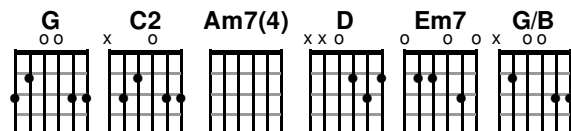

Jesus Paid It All

www.praisecharts.com/73790
Kim Walker-Smith / Worship Circle

Key: G · Tempo: 73 · Time: 3/4
Page 1 of 2

Intro (2x)

G // | C2 // | Am7(4) // | C2 //

Verse 1

G
I hear the Savior say
D G
Thy strength indeed is small
Em7 C2
Child of weakness watch and pray
G D G
Find in Me thine all in all

Chorus

G Em7 G/B D
Jesus paid it all, all to Him I owe
G/B C
Sin had left a crimson stain
G D (G)
He washed it white as snow

Intro

Verse 2

G
Lord now indeed I find
D G
Thy power and Thine a - lone
Em7 C2
Can change the leper's spots
G D G
And melt the heart of stone

Chorus > Intro (2x)

Verse 3

G2
And when before the throne
Dsus G
I stand in Him com - plete
Em7 C2
Jesus died my soul to save
G D G
My lips shall still re - peat

Chorus (2x)

Tag

G D G
He washed it white as snow
G D G
He washed it white as snow

Instrumental (2x)

(G) / | Gsus / | G / | Gsus /

Bridge 1 (2x)

G Gsus
O praise the One who paid my debt
G Gsus
And raised this life up from the dead

Bridge 2 (4x)

G G/B C2
O praise the One who paid my debt
G/B Am7(4) G/B C2
And raised this life up from the dead

Interlude

(C2) // | C2 // | C2 // | C2 //

Chorus (2x)

G Em G/B D
Jesus paid it all, all to Him I owe
G/B C
Sin had left a crimson stain
G Dsus G
He washed it white as snow

End

Gsus // | G

© 2006 Pay Me Please Publishing, Sixsteps Music,
Worshiptogether.com Songs (Admin. by Capitol CMG Publishing).
CCLI Song No. 4689508. Unauthorized distribution is prohibited.