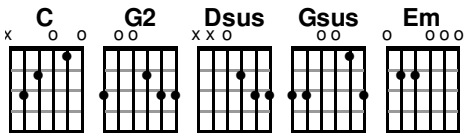

Jesus Paid It All

www.praisecharts.com/73790
Kim Walker-Smith / Worship Circle

Key: G · Tempo: 73 · Time: 3/4
Page 2 of 2