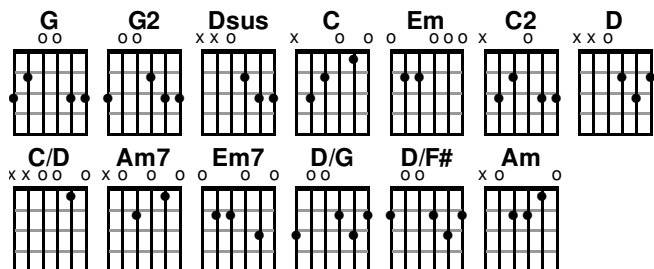

House Of The Lord

www.praisecharts.com/76439
Phil Wickham

Key: Bb · Capo: 3 (G) · Tempo: 86 · Time: 4/4
Page 2 of 2

(G)
There's joy in the house of the Lord

D C
Our God is surely in this place
And we won't be quiet

(G)
We shout out Your praise

Chorus 1

Tag 2

(G) / **G2 G**
Oh, oh, oh

Dsus C
We shout out Your praise
There is joy in this house

Dsus G
There is joy in this house to - day

(G) / **G2 G**
Oh, oh, oh

Dsus C
We shout out Your praise

Dsus G
We shout out Your praise

Ending

(G) / / / | **Am** / / / | **Em** / **D** / | **C**

© 2020 Be Essential Songs, Cashagamble Jet Music, Phil Wickham Music, Simply Global Songs (Admin by Essential Music Publishing).
CCLI Song No. 7168995. Unauthorized distribution is prohibited.