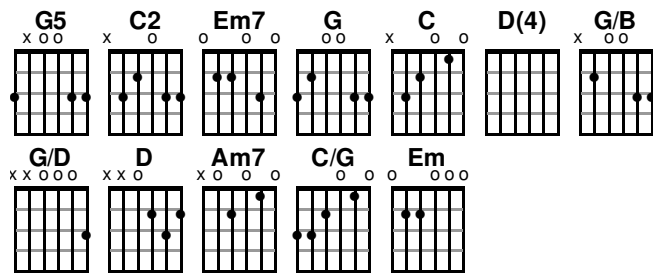

There Is One Gospel (Live)

www.praisecharts.com/80971
CityAlight

Key: B · Capo: 4 (G) · Tempo: 152 · Time: 6/8
Page 2 of 2

Tag

G   **Am7**   **G/B**   **C**
Praise to my Saviour, the King of life
C   **G/D**   **D**   **Em**
I stand in the Gospel of Jesus Christ
C   **G/D**   **D**   **G**
I stand in the Gospel of Jesus Christ

End

(G) / | / / C2 / | / Em7 / | / C2 | G

© 2022 CityAlight Music (Admin. by Integrity Music). CCLI Song No. 7199817. Unauthorized distribution is prohibited.