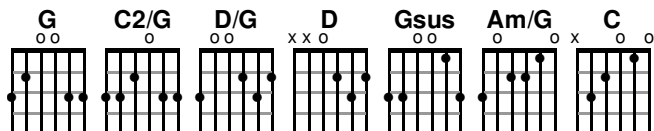

End

x
And oh, precious is the flow
That makes me white as snow
No other fount I know

I am washed, I am washed

G
I am drenched in love

© 2015 Heritage Worship Publishing (Admin. by Bethel Music Publishing) Capitol CMG Amplifier, Red Red Pop (Admin. by Capitol CMG Publishing) Eyes Up Songs, Wordspring Music, LLC (Admin. by W.B.M. Music Corp.). CCLI Song No. 7055434. Unauthorized distribution is prohibited.