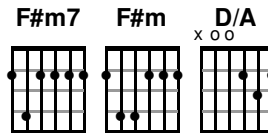

Drenched In Love

www.praisecharts.com/72302
Bethel Music / Daniel Bashta / Harvest

Key: A · Tempo: 108 · Time: 4/4
Page 2 of 3

Chorus 3

^x
Singin' oh, precious is the flow
That makes me white as snow
No other fount I know

A
I am washed, I am washed

E **A**
I am drenched in love