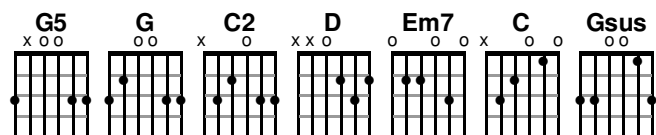

www.praisecharts.com/72748
Austin Stone Worship

Key: G · Tempo: 55 · Time: 3/4

Intro

G5 // | G5 // | G // | C2 // | G // |
D //

Verse 1

G C2
How deep the Father's love for us
G D
How vast beyond all mea - sure
G C2
That He should give His only Son
G D G
To make a wretch His trea - sure
Em7 C
How great the pain of searing loss
G D
The Father turns His face a - way
Em7 C
As wounds which mar the Chosen One
G D Em7
Bring many sons to glo - ry

Interlude 1

(Em7) / D | G // | Em7 / D | G //

Verse 2

G C2
Be - hold the Man upon a cross
G D
My sin upon His should - ers
G C2
A - shamed I hear my mocking voice
G D G
Call out among the scof - fers
Em7 C
It was my sin that held Him there
G D
Un - til it was accom - plished
Em7 C
His dying breath has brought me life
G D Em7
I know that it is fin - ished

Interlude 1

Interlude 2

Em7 D G
Yes, it is finished, oh - oh
Em7 D G
It is finished, oh - oh

Verse 3

G5
I will not boast in anything
D
No gifts no pow'r no wis - dom
G C2
But I will boast in Jesus Christ
G D G Gsus
His death and resur - rec - tion
Em7 C2
Why should I gain from His re - ward
G D
I cannot give an an - swer
Em7 C
But this I know with all my heart
G D G
His wounds have paid my ran - som

Tag

Em7 C2
Why should I gain from His re - ward
G D
I cannot give an an - swer
Em7 C
But this I know with all my heart
G D G
His wounds have paid my ran - som
Em7 C
Yes, this I know with all my heart
G D G Gsus G
His wounds have paid my ran - som

© 1995 Thankyou Music (Admin. by Capitol CMG Publishing). CCLI
Song No. 1558110. Unauthorized distribution is prohibited.