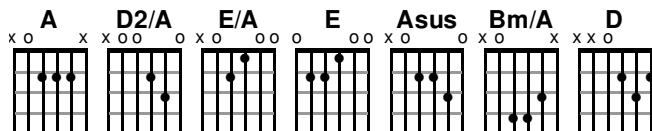

End

^x
And oh, precious is the flow
That makes me white as snow
No other fount I know

I am washed, I am washed

A
I am drenched in love

© 2015 Heritage Worship Publishing (Admin. by Bethel Music Publishing) Capitol CMG Amplifier, Red Red Pop (Admin. by Capitol CMG Publishing) Eyes Up Songs, Wordspring Music, LLC (Admin. by W.B.M. Music Corp.). CCLI Song No. 7055434. Unauthorized distribution is prohibited.