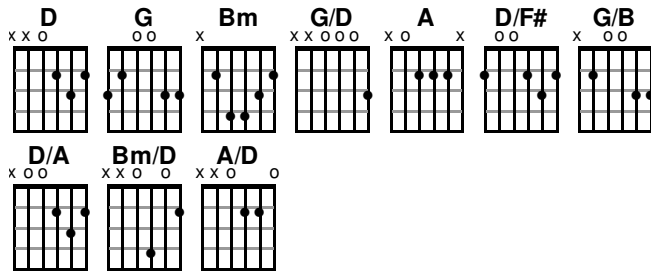

Tag

D/F# **G** **A** **Bm**
It was finished up - on that Cross

D/F# **G** **A** **(D)**
It was finished up - on that Cross

Intro (2x)

End

D

© 2021 SHOUT! Music Publishing Australia (Admin. by Capitol CMG Publishing) CityAlight Music (Admin. by Integrity Music). CCLI Song No. 7171907. Unauthorized distribution is prohibited.