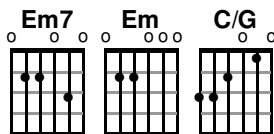

Drenched In Love

Chorus 3

x
Singin' oh, precious is the flow
That makes me white as snow
No other fount I know

G
I am washed, I am washed

D G
I am drenched in love